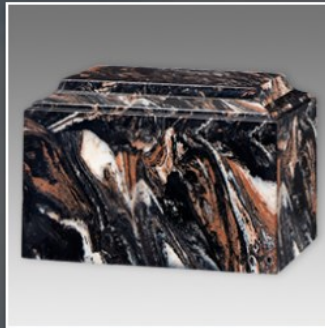

Kachina
SUPPLY
Serving the Profession for over 30 years

Go to www.KachinaFuneralSupply.com

to see our complete line of urns.

866-209-8767

sales@KachinaSupply.com

Additional styles available - Call or click for more info

TUSCANY